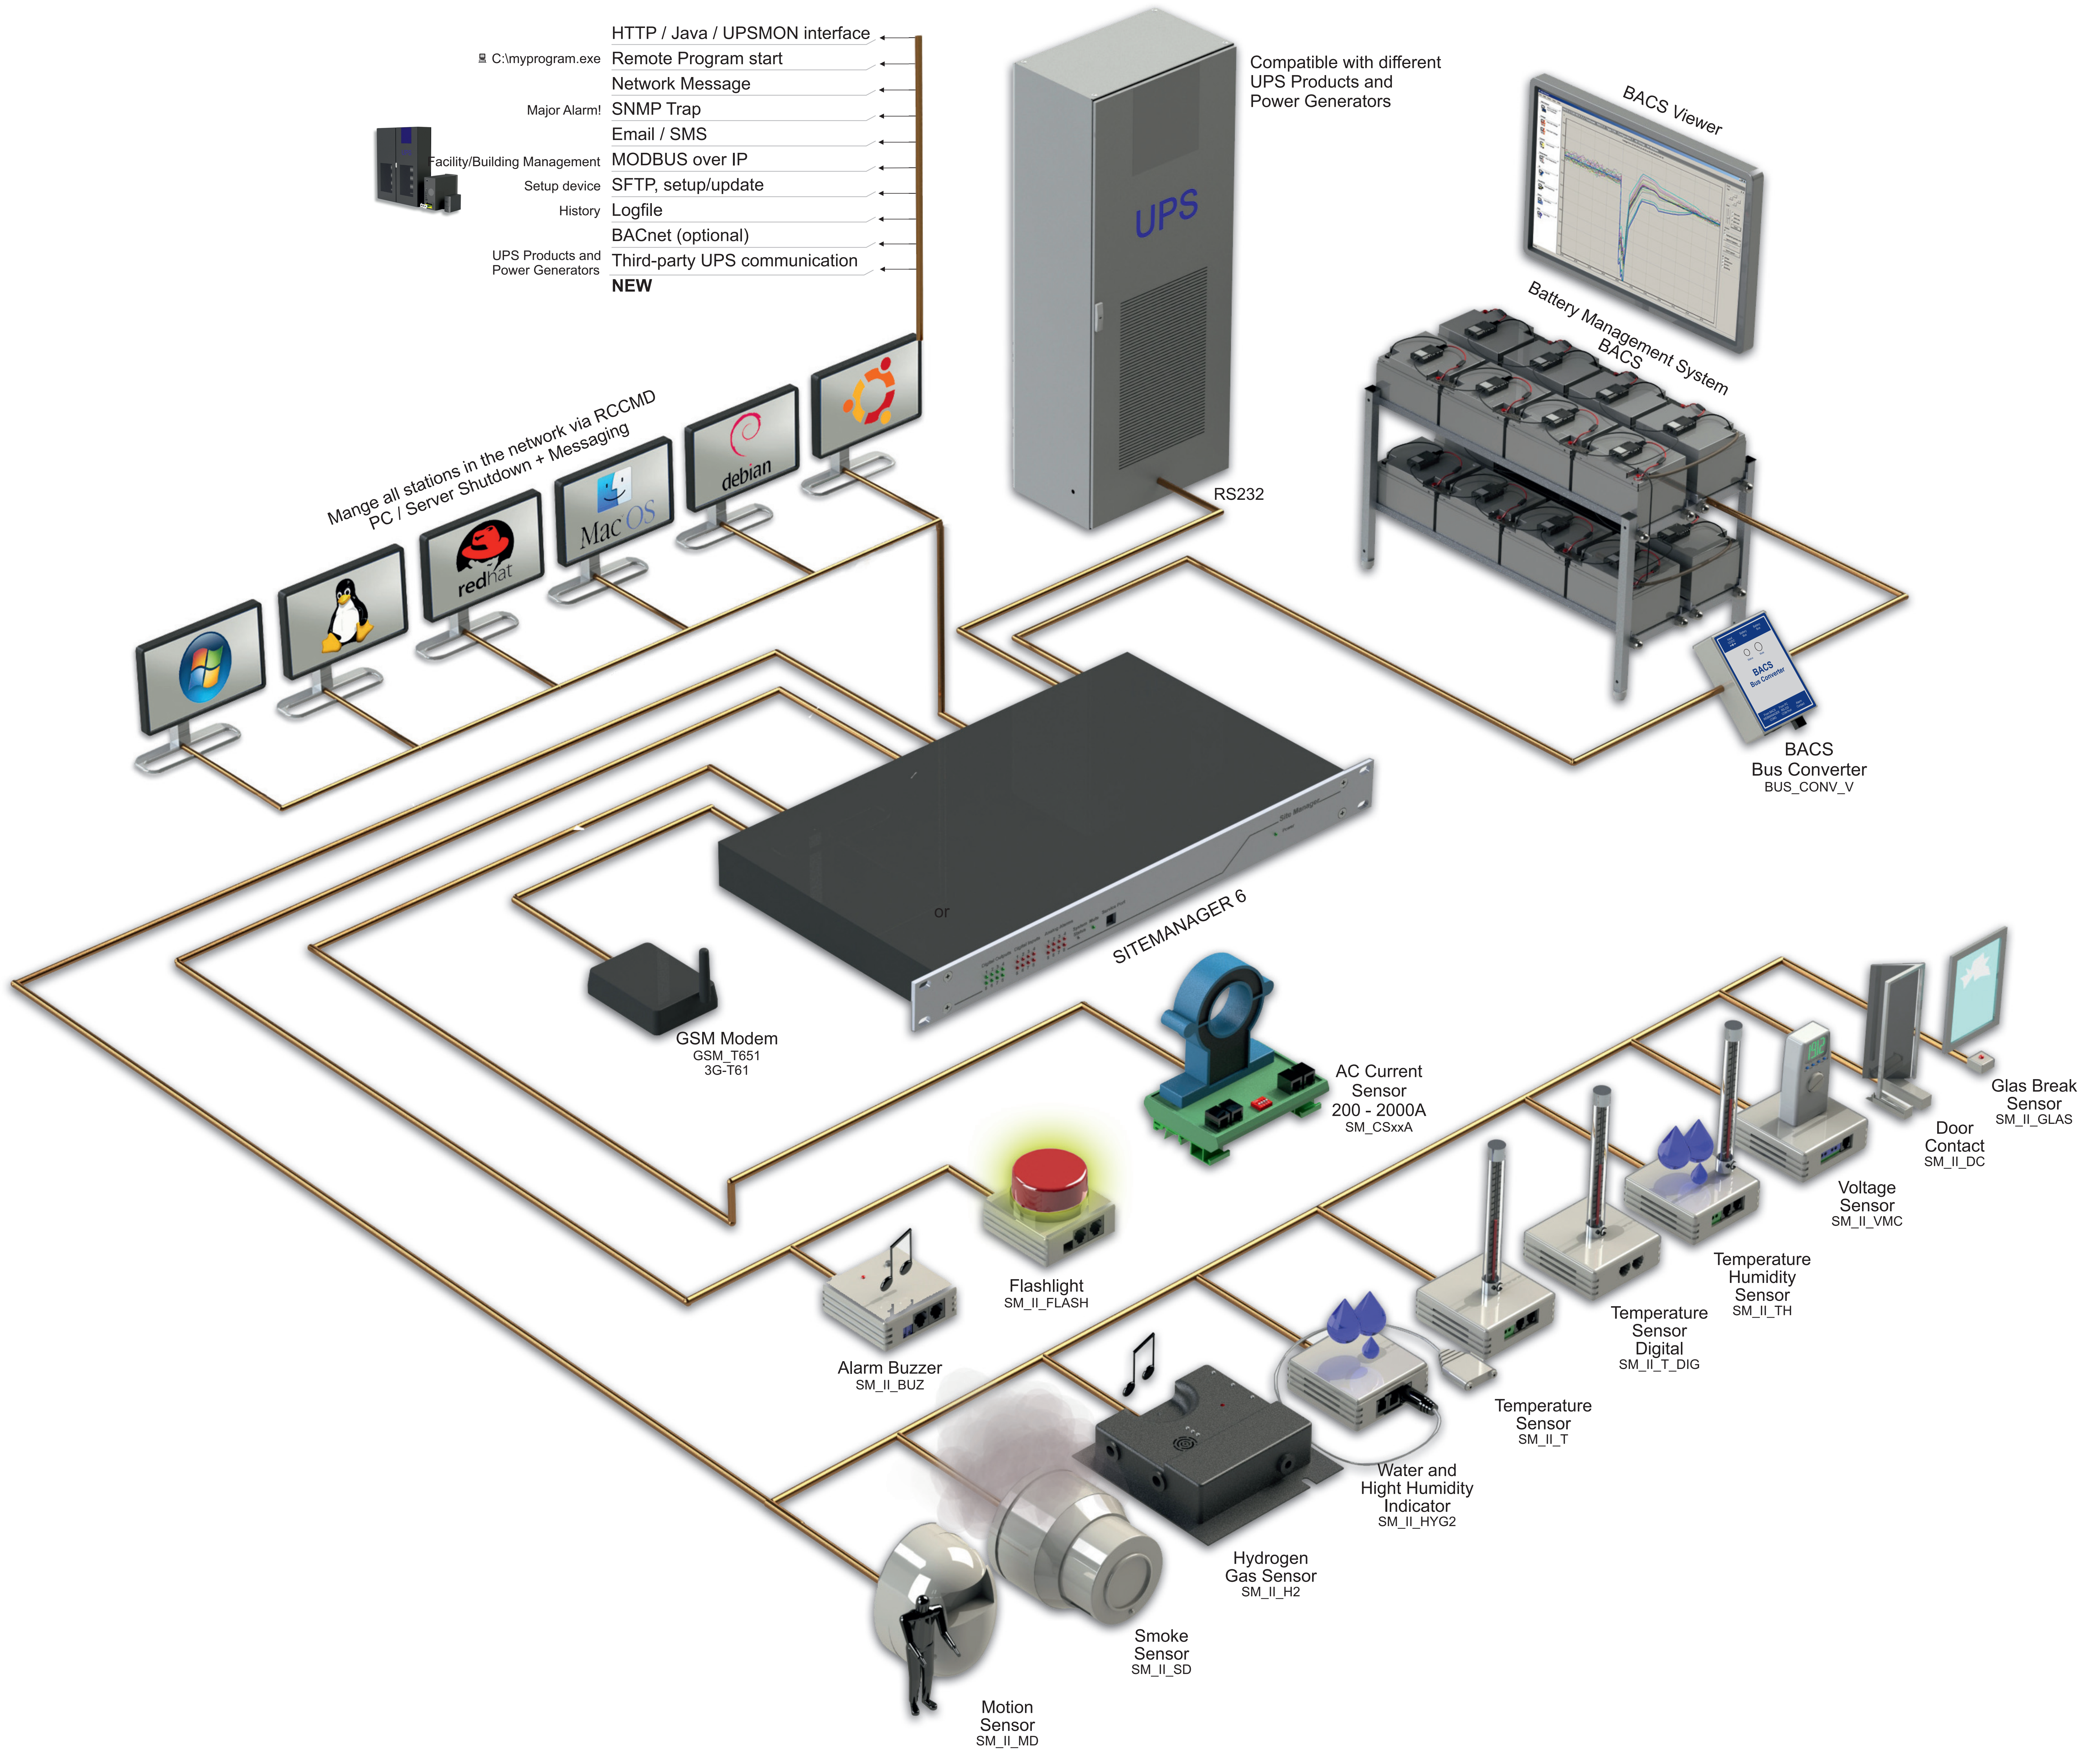

SITEMANAGER 6 Connection Example

Seamless integration with other network programs
and other SNMP management systems

- HTTP / Java / UPSMON interface
- C:\myprogram.exe Remote Program start
- Network Message
- Major Alarm! SNMP Trap
- Email / SMS
- Facility/Building Management MODBUS over IP
- Setup device SFTP, setup/update
- History Logfile
- BACnet (optional)
- UPS Products and Power Generators Third-party UPS communication
- NEW**

Mange all stations in the network via RCCMD
PC / Server Shutdown + Messaging

Compatible with different
UPS Products and
Power Generators

BACS Viewer

Battery Management System
BACS

BACS
Bus Converter
BUS_CONV_V

SITEMANAGER 6

GSM Modem
GSM_T651
3G-T61

AC Current
Sensor
200 - 2000A
SM_CSxxA

Flashlight
SM_II_FLASH

Alarm Buzzer
SM_II_BUZ

Hydrogen
Gas Sensor
SM_II_H2

Smoke
Sensor
SM_II_SD

Motion
Sensor
SM_II_MD